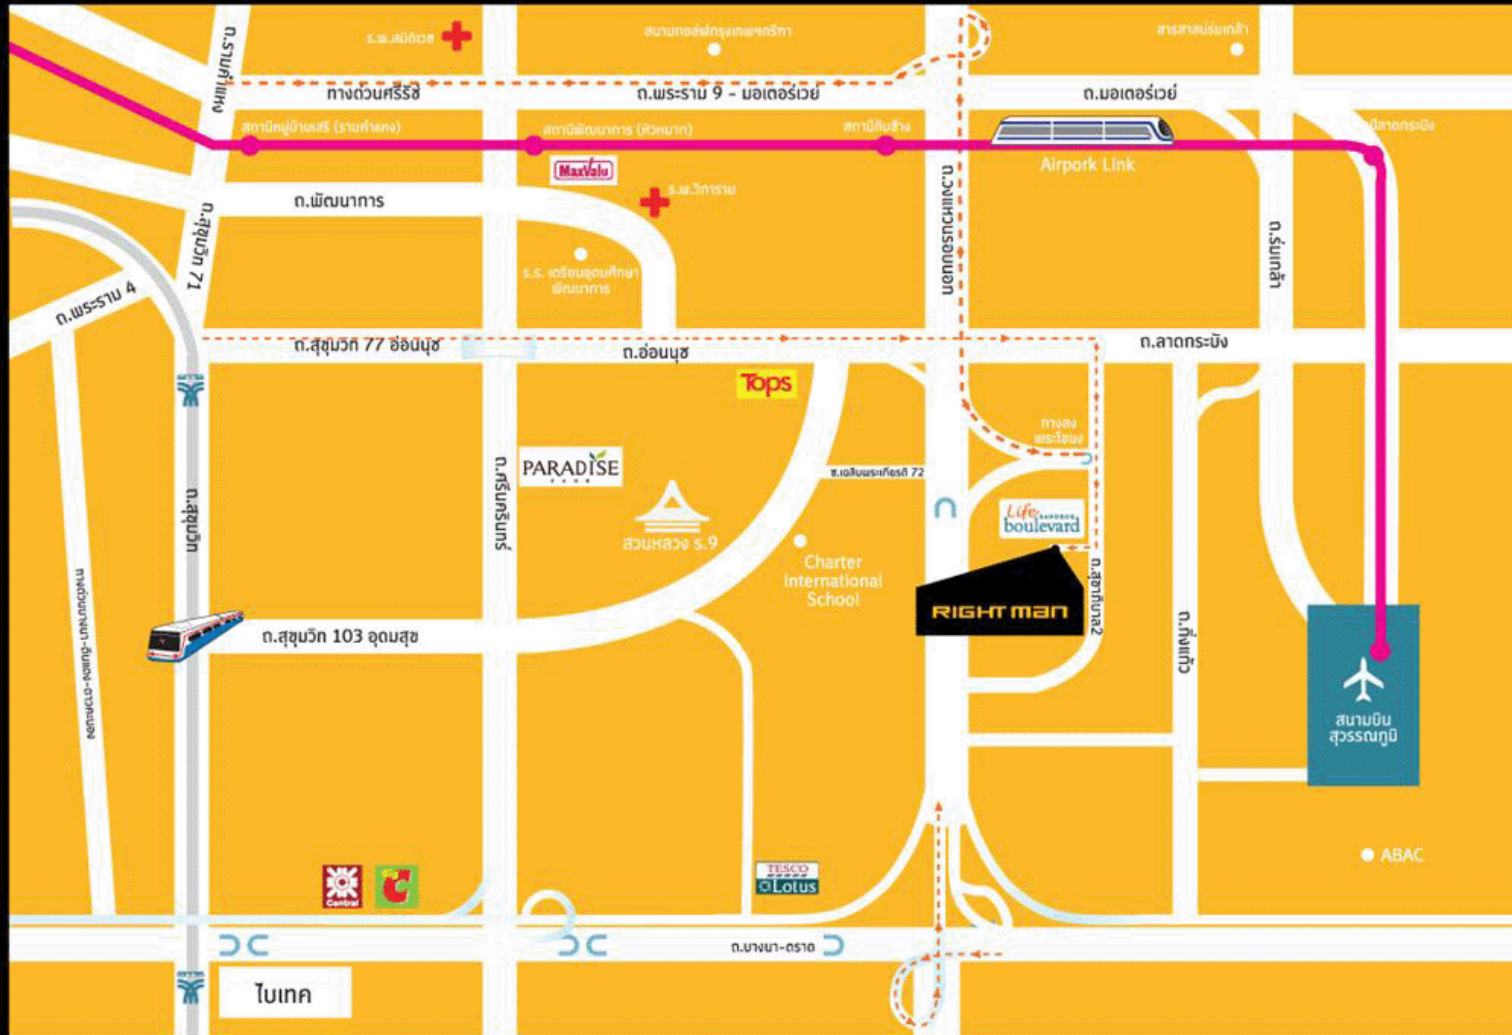

RIGHT MAN

EVENTS
EXHIBITIONS
MUSEUMS
MEDIA

T. +66 (0)2 726-4500
F. +66 (0)2 726-4700

118,120 Sukhaphiban 2 Road, Prawet, Bangkok,10250